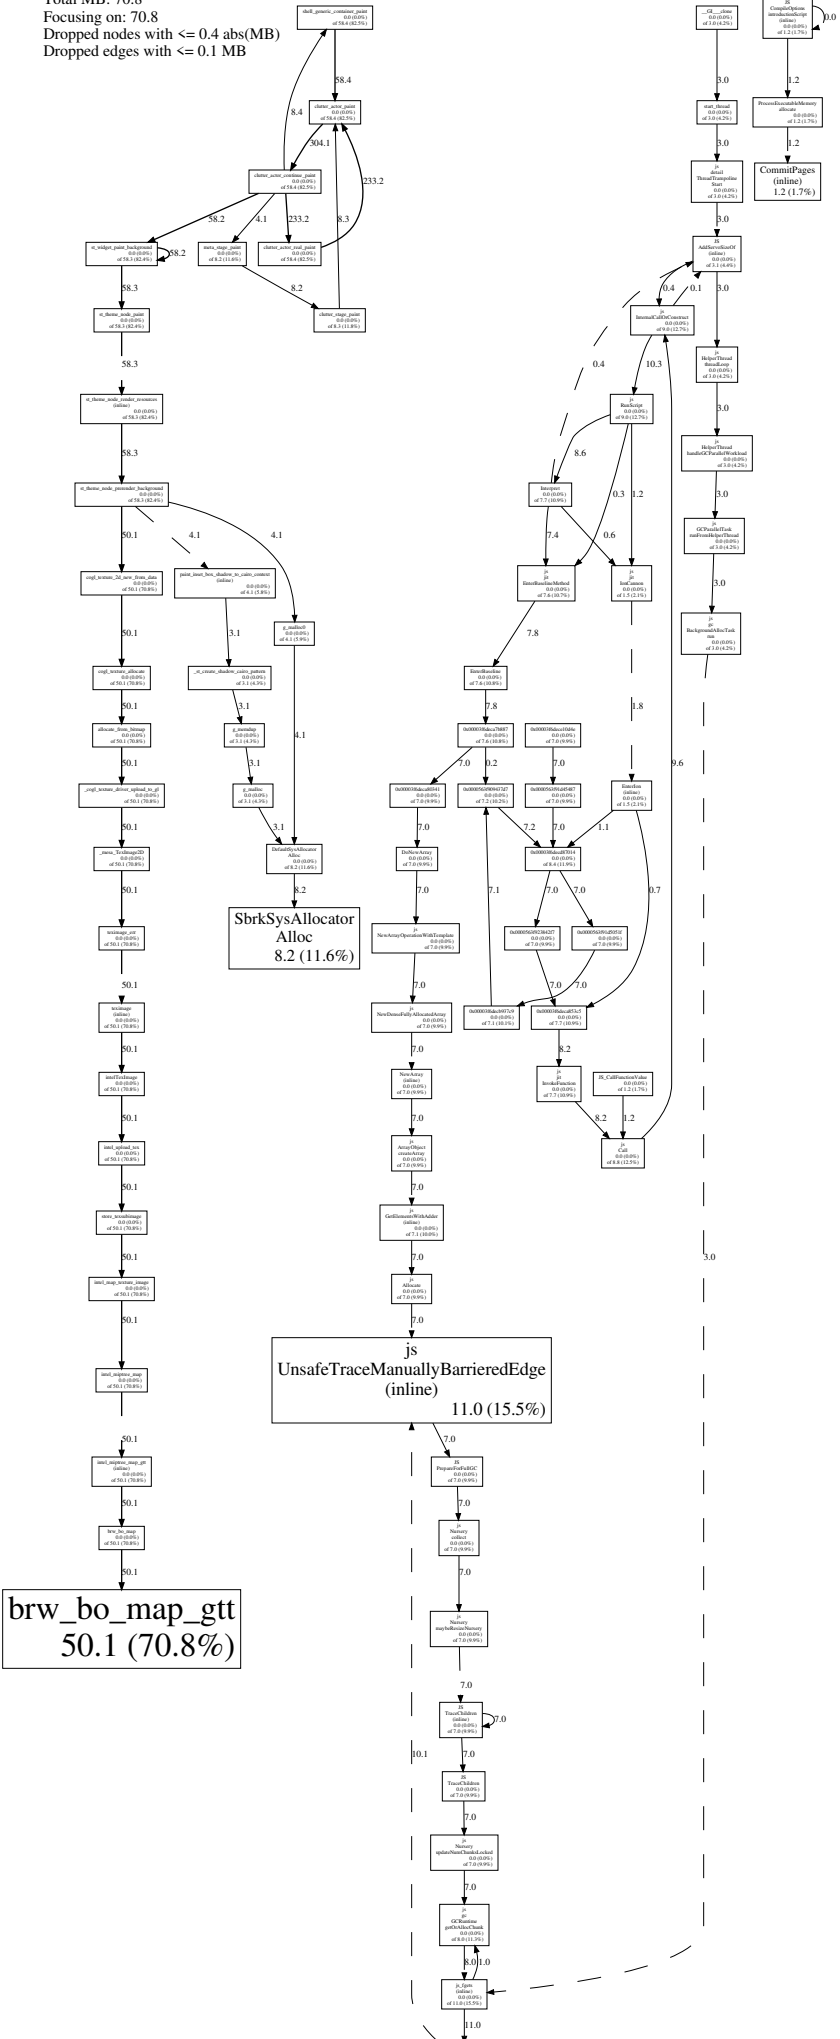

/usr/bin/gnome-shell

Total MB: 70.8

Focusing on: 70.8

Dropped nodes with <= 0.4 abs(MB)

Dropped edges with <= 0.1 MB

brw_bo_map_gtt
50.1 (70.8%)

js UnsafeTraceManuallyBarrierEdge (inline)
11.0 (15.5%)

SbrkSysAllocator Alloc
8.2 (11.6%)

js CommitPages (inline)
1.2 (1.7%)

js HeapThread
0.4 (0.6%)

js HeapThread
0.4 (0.6%)

js HeapThread
0.4 (0.6%)

js HeapThread
0.4 (0.6%)

js HeapThread
0.4 (0.6%)

js HeapThread
0.4 (0.6%)

js HeapThread
0.4 (0.6%)

js HeapThread
0.4 (0.6%)

js HeapThread
0.4 (0.6%)